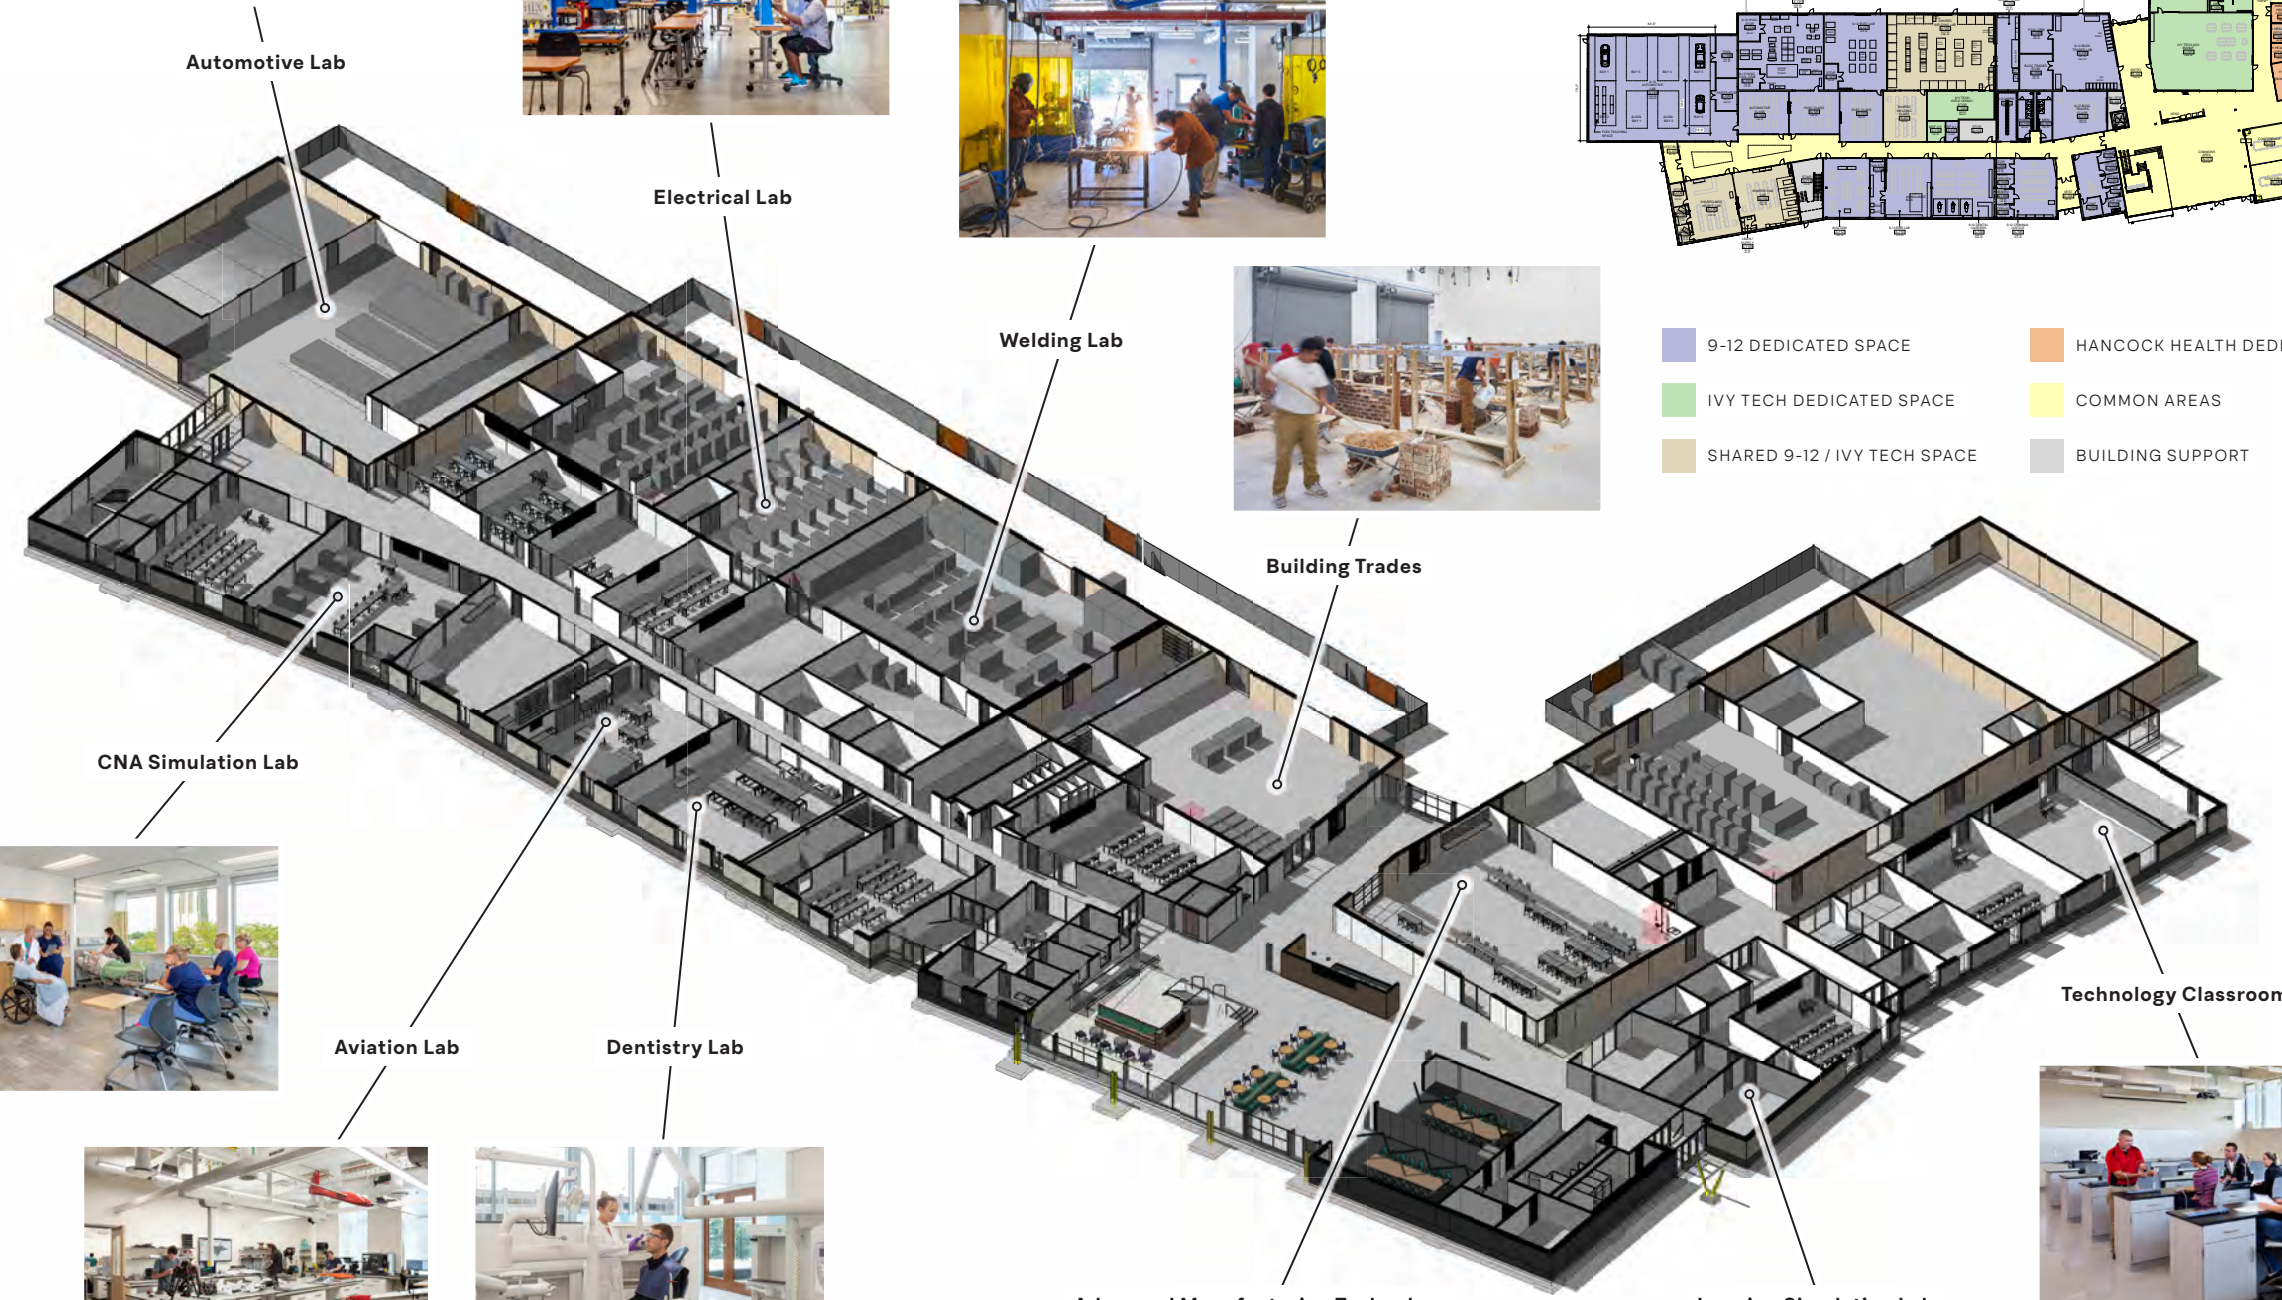

- 9-12 DEDICATED SPACE
- IVY TECH DEDICATED SPACE
- SHARED 9-12 / IVY TECH SPACE
- HANCOCK HEALTH DEDICATED SPACE
- COMMON AREAS
- BUILDING SUPPORT

GREENFIELD, IN **Amplify Hancock**

Amplify Hancock is a Career and Technical Education (CTE) Training center for various end-user groups in Hancock County. Students will have access to hands-on skills training in fields including welding, HVAC installation and repair, electrical installation and repair, autobody and mechanic training, Building trades, as well as several healthcare related fields - certified nursing assistant, medical assist, dental careers, and X-ray imaging technician. The facility will serve a broad spectrum of students from all across Hancock County through all four county school districts, Ivy Tech, and Hancock Health. Future expansion of programs is also accounted for both in the site design, and providing shell space within the designed footprint. The facility represents a significant investment by the county in the career-readiness of its citizens, which in turn supports the growing industries within the county.

Amplify Hancock is a transformative project that will bring together education, private industry and the community.